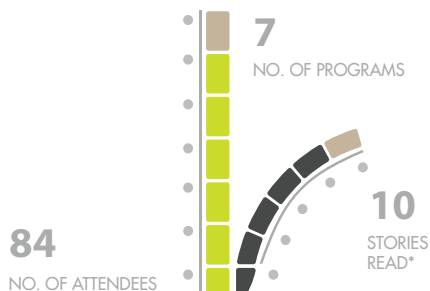

POPULATION SERVED:

1,005

COLLECTION SIZE:

6,881

CIRCULATION TOTAL:

12,113

SAYWARD EXPLORE YOUR LIBRARY...

1 THE
VALUE OF
YOUR CARD
\$1,140

The unique value of your library card is calculated by dividing the market value of resources borrowed from your library by the number of registered borrowers.

3 TOTAL CIRCULATION

12,113

*A total of physical and digital items circulated.

2
PROGRAM
GROWTH!

PROGRAM GROWTH

From story-telling to adult education and digital literacy training: your local library is an invaluable resource to the community. *A typical Storytime will be two stories read aloud.

375

PUBLIC COMPUTER
SESSIONS

LITERACY
STATION SESSIONS

9,042

PHYSICAL ITEMS
CHECKED OUT

383

WiFi ACCESS (GB)

4