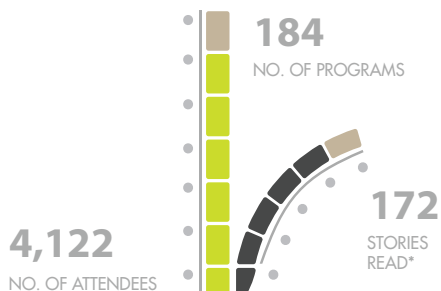

2 PROGRAM GROWTH!

PROGRAM GROWTH

From story-telling to adult education and digital literacy training: your local library is an invaluable resource to the community. *A typical Storytime will be two stories read aloud.

9,437

PUBLIC COMPUTER SESSIONS

1,133

LITERACY STATION SESSIONS

116,735

PHYSICAL ITEMS CHECKED OUT

273

WiFi ACCESS (GB)